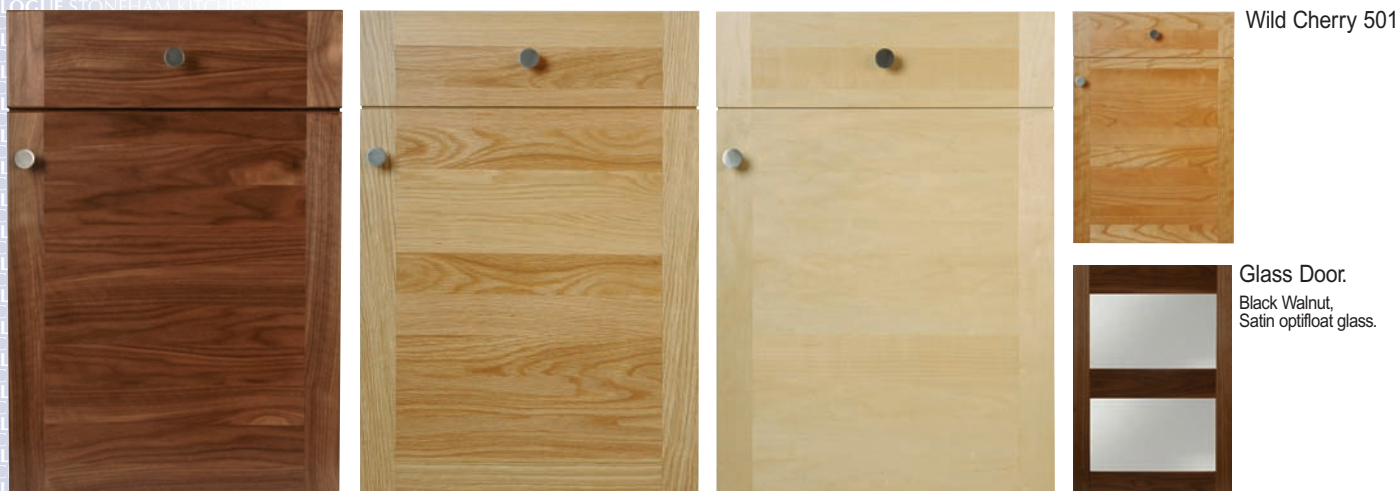

Elan

AVANT GARDE

Price **Module 4**

Frontal: American Black Walnut veneer/solid walnut lipped 22mm MDF core.

Standard Drawer: 500mm Silver powder coated drawer sides with full extension runners and Mfc base/back.

Price	Door Colour/Ref	Carcase Options-Mfc	Suggested Plinth Style (Charged separately)	Handle Options	Handle Centre	Handle Alignment On Hinged Door	Jig Ref.
4	Black Walnut (136)	Planked Walnut (36)	Black Walnut Veneer (54)	208 Bi-metal D	160	V	DHD
4	Light Oak (114)	Light Oak (4)	Light Oak Veneer (14)	300 S/Steel Effect Bar	128	V	DHD
	Maple (147)	Maple (35)	Maple Veneer (53)	432 Stoneham Oblong D	160	V	DHD
	Wild Cherry [#] (501)	Milano Cherry (109)	Wild Cherry Veneer (53)	433 Convex D	160	V	DHD
				434 Conical Steel Knob	-	-	DHD
				435 Tab Pull	32	-	DHD

Carcase Option

We strongly recommend that exposed end panels are specified as integral veneer style. These should be specified as an extra charge (Refer Section 7).

Wild Cherry contains a variety of markings which include clusters of pin knots, and very small dark streaks of gum set. It is also accepted that sap is not a defect (NHLA grading rules). The photosensitivity of this species will darken the timber quite rapidly within the 3-6 month period after production.

Black Walnut 136

Light Oak 114

Maple 147

Wild Cherry 501

Glass Door.
Black Walnut,
Satin optifloat glass.

Note: Door heights up to 499mm will NOT have a centre bar (horizontal). Heights between 500mm and 900mm will have one centre bar (horizontal). Alternative frame and glass styles available.